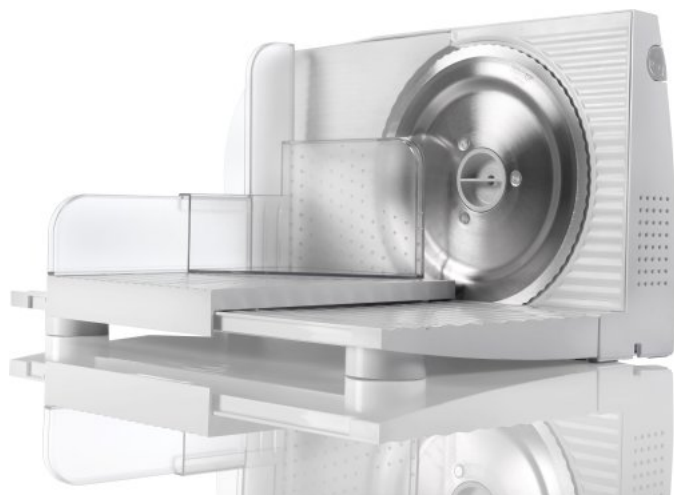

# R401W

**gorenje**  
Life Simplified

## Food slicer

Solingen Blade

Slovenian Quality

Designed with your safety in mind

Adjustable Slice Thickness

Save Your Money

Simple Care and Storage

Safe design

Easy maintenance

Money saver

Motor Power (max): **110 W**

Dishwasher safe for fast and efficient cleaning

Instant power-On/Off with protector

Removable carriage

Removable sleds for easy cleaning

Reel compartment guarantees easy storage

Rubber feet for stability

Safety switch for perfect safety

Blade: **Solingen**

Cut thickness: **0-17 mm**

Blade diameter: **17 cm**

Serrated high-quality stainless steel blade

Motor Power (max): **110 W**

Length electrical cord: **1 m**