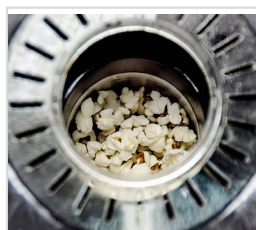

Code

P101CUD051

Macchina Popcorn

Popcorn Machine

1200W

NO OIL

- Cottura con circolazione di aria calda
- Non serve olio
- Popcorn pronti in 3 minuti
- Cooking with hot air circulation
- No oil needed
- Popcorn ready in 3 minutes